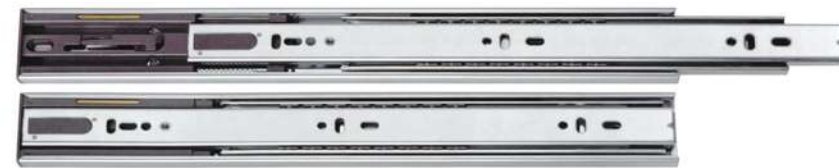

MDS-5005
Drawer Slide - Soft Close (3-Fold Soft Close Ball Bearing Slide)