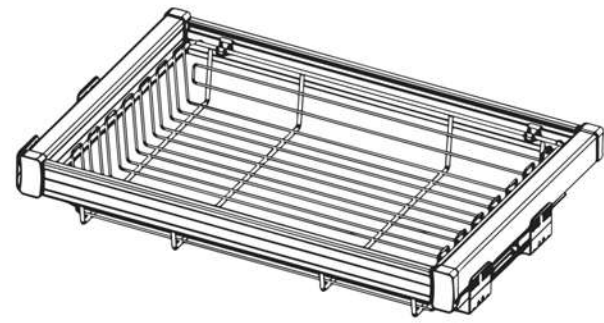

Wardrobe Frame (Adj.)

Size in MM

Width	800 (maximum)