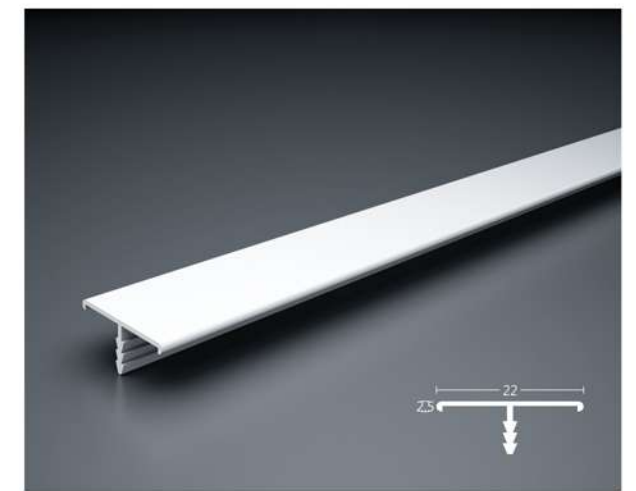

Baskets are 100% Stainless Steel

003 - Shutter Profile

105 - Shutter Profile

101 - Handle Profile (C)

105-A - Handle Profile (C)

101-A - Handle Profile (G)

006 - G Handle Profile

Aluminium Shutter Profiles

Std. Length	3 mtr.
Finish	Silver Anodise, SS Brush CP Brush, CP Mirror

Baskets are 100% Stainless Steel

010 - Shutter Profile

009 - Shutter Profile

010-A - Handle Profile (G)

009-A Handle Profile

010-B - Handle Profile

012 - Edge Profile (T)

Aluminium Shutter Profiles

Baskets are 100% Stainless Steel

Hitech Silent Soft Close Kitchen Drawer Inside Cabinet Dimension

Innovative ways to ensure you have the most exciting time in your kitchen