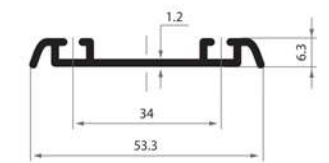

Thickness of Door 21mm < T ≤ 25mm

Specification :

- Two sides soft closing system
- Apply to solid wood, panel wood and glass door
- Loading capacity of door : 60 Kg
- Door Thickness : 25 mm, 32 mm

Wardrobe Sliding Door System