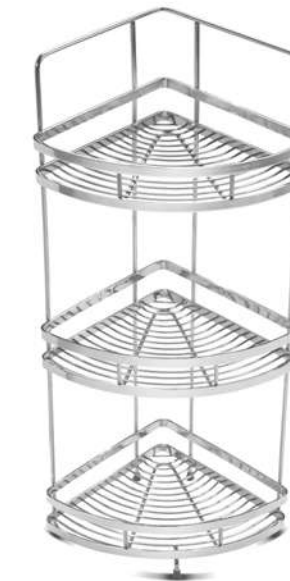

Size in MM

Width	225	Height	430
Depth	225		

Planter Series Double Corner (Spe.)

Size in MM

Width	225, 225	Height	380
Depth	225, 300		

Single Corner (Wire)

Size in MM

Width	225	Height	175
Depth	225		

Two Shelf Spice Rack

Size in MM

Width	300	Height	300
Depth	100, 150		

Double Corner (Wire)

Size in MM

Width	225	Height	430
Depth	225		

Triple Corner (Wire)

Size in MM

Width	225	Height	680
Depth	225		

Three Shelf Spice Rack

Size in MM

Width	300	Height	430
Depth	100, 150		

Exclusive Kitchen & Wardrobe Accessories

Baskets are 100% Stainless Steel

Glass Holder (Wire)

Size in MM

Dia	200	Height	225
-----	-----	--------	-----

Hot Plate Round (Wire)

Size in MM

Dia	200	Height	65
-----	-----	--------	----

Hot Plate (Planter Series)

Size in MM

Width	260	Depth	170	Height	60
-------	-----	-------	-----	--------	----