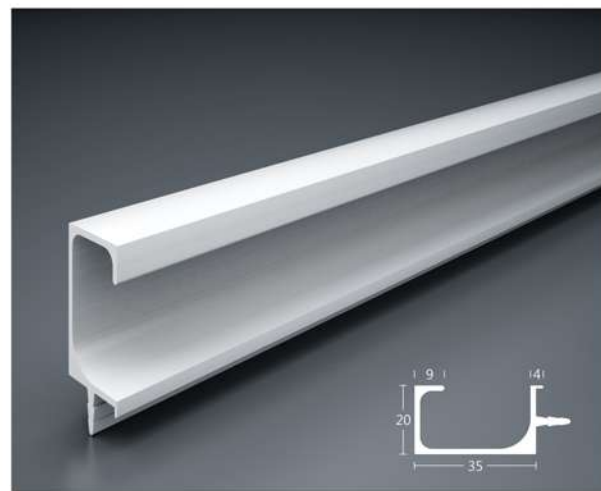

Baskets are 100% Stainless Steel

003 - Shutter Profile

105 - Shutter Profile

101 - Handle Profile (C)

105-A - Handle Profile (C)

101-A - Handle Profile (G)

006 - G Handle Profile

Aluminium Shutter Profiles