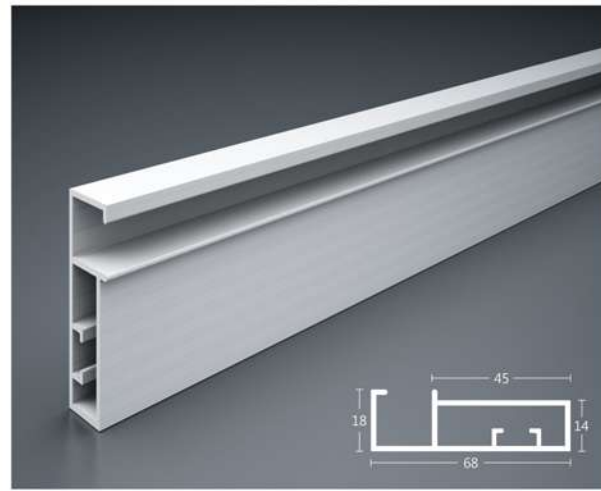

Baskets are 100% Stainless Steel

003 - Shutter Profile

105 - Shutter Profile

101 - Handle Profile (C)

105-A - Handle Profile (C)

101-A - Handle Profile (G)

006 - G Handle Profile

Aluminium Shutter Profiles