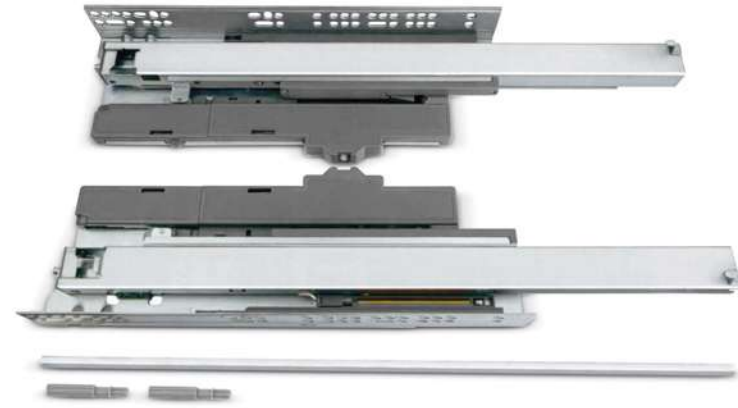

MDS-5004 PO
Quadro - Push to Open Soft Close

Size in MM	
Size	500
Material	Galvanized Sheet
Load Cap.	35 Kg

MDS-5004
Quadro - Soft Close (3-Fold Soft Close Concealed Slide)

Size in MM	
Size	400 to 600
Material	Galvanized Sheet
Load Cap.	35 Kg