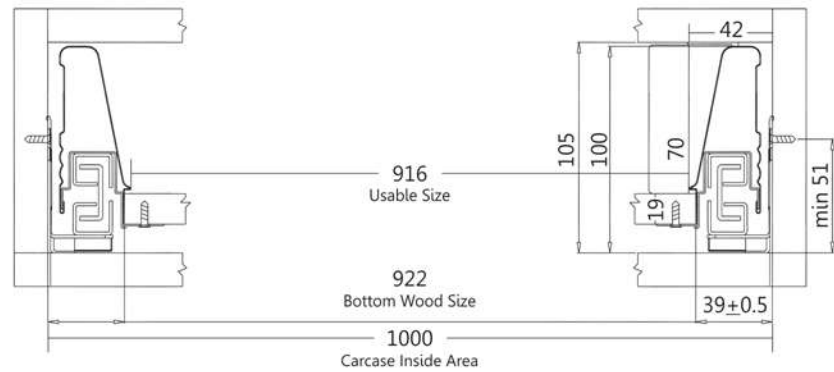

012 - Edge Profile (T)

Aluminium Shutter Profiles

Baskets are 100% Stainless Steel

Hitech Silent Soft Close Kitchen Drawer Inside Cabinet Dimension

Innovative ways to ensure you have the most exciting time in your kitchen