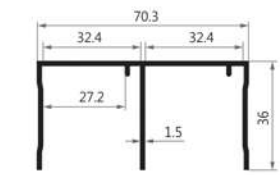

Thickness of Door 21mm < T ≤ 25mm