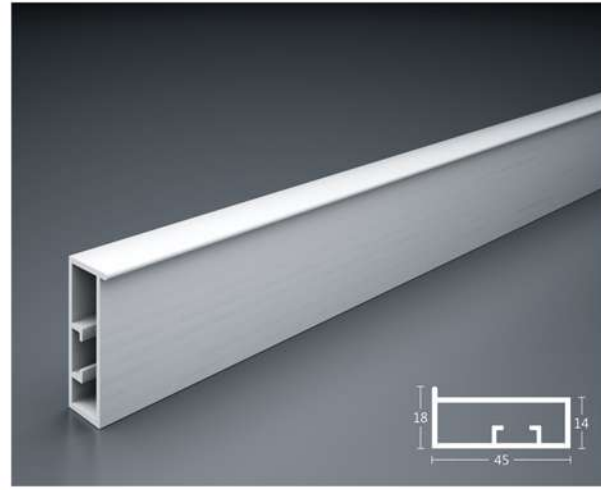

Sheet Shoes Rack

Size in MM

Width	450	Depth	250	Height	72
-------	-----	-------	-----	--------	----

Shoes Rack (Big)

Size in MM

Width	800	Depth	508	Height	105
-------	-----	-------	-----	--------	-----

Exclusive Kitchen & Wardrobe Accessories

Baskets are 100% Stainless Steel

003 - Shutter Profile

105 - Shutter Profile

101 - Handle Profile (C)

105-A - Handle Profile (C)

101-A - Handle Profile (G)

006 - G Handle Profile

Aluminium Shutter Profiles