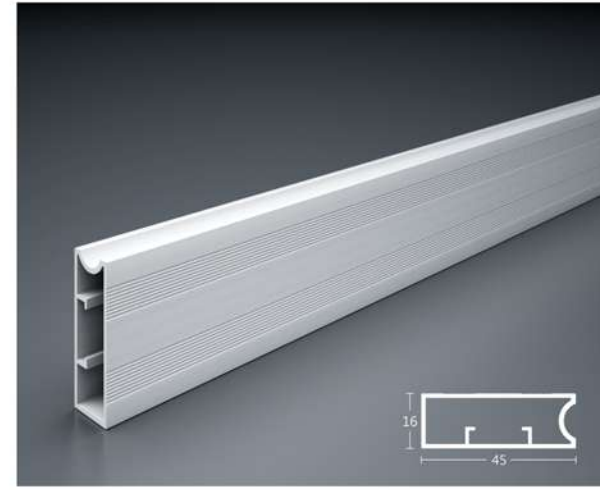

010 - Shutter Profile