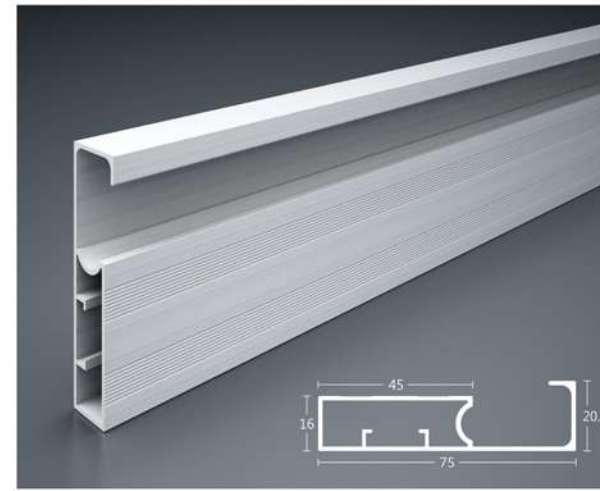

010-A - Handle Profile (G)