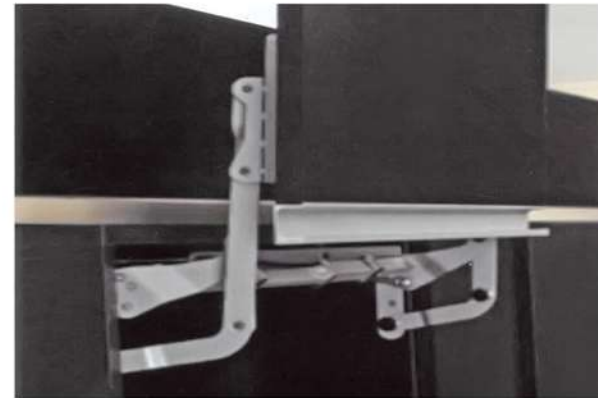

U Flip (K-501)

Cabinet Supporter

Aviator HV - 201 (Minimum Size of Cabinet)

Wide	500 mm, 900 mm
Depth	220 mm (min.)
Height	330 mm (min.)

G-125 Cabinet Lifter Double Door

G-317 Cabinet Lifter Free Stop

Gas Pump & Aviators