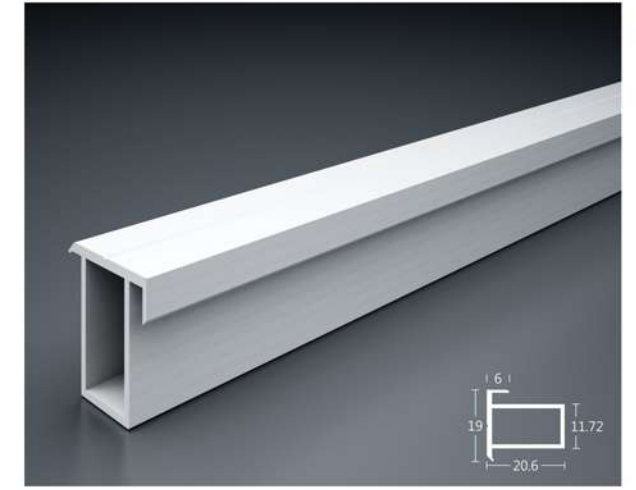

009 - Shutter Profile