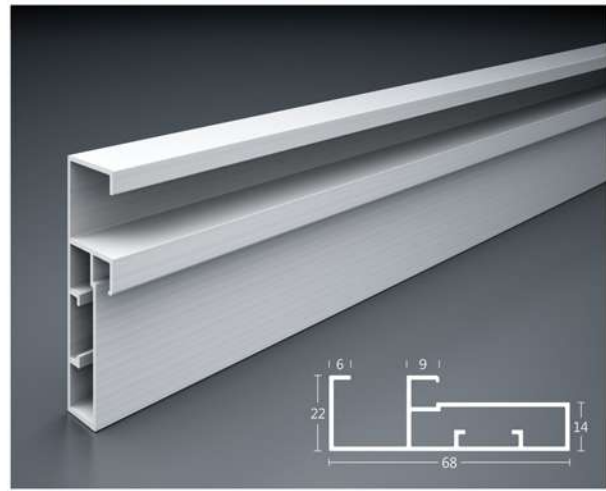

Sheet Shoes Rack

Size in MM

Width	450	Depth	250	Height	72
-------	-----	-------	-----	--------	----

Shoes Rack (Big)

Size in MM

Width	800	Depth	508	Height	105
-------	-----	-------	-----	--------	-----

Exclusive Kitchen & Wardrobe Accessories

Baskets are 100% Stainless Steel

003 - Shutter Profile

105 - Shutter Profile

101 - Handle Profile (C)

105-A - Handle Profile (C)

101-A - Handle Profile (G)

006 - G Handle Profile

Aluminium Shutter Profiles