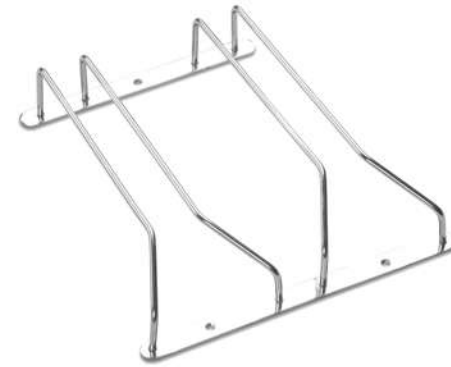

M P Rack Hanging (Wire)

Size in MM

Width	300	Depth	100, 150	Height	250, 380
-------	-----	-------	----------	--------	----------

Exclusive Kitchen & Wardrobe Accessories

Baskets are 100% Stainless Steel

Cutlery Drainer (Double)

Size in MM

Width	100, 225, 325	Depth	125	Height	225
-------	---------------	-------	-----	--------	-----

Wine Glass Holder (Double)

Size in MM

Width	100, 225	Depth	350	Height	63
-------	----------	-------	-----	--------	----