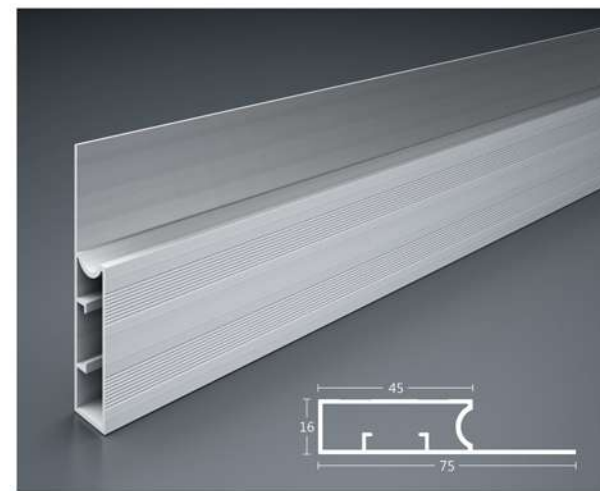

010-B - Handle Profile