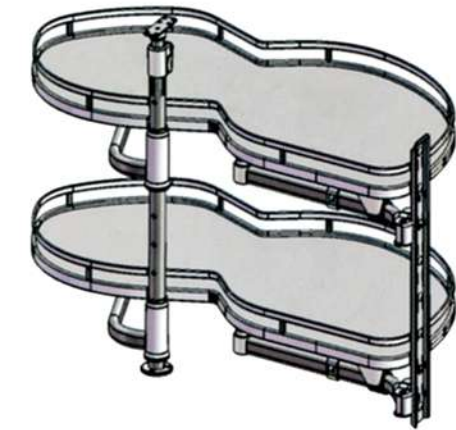

Exclusive Kitchen & Wardrobe Accessories

Full Round (Planter Series)

Size in MM

Dia	500, 600, 700	Height	700 to 750 Adj.
-----	---------------	--------	-----------------

Full Round (Sheet)

Size in MM

Dia	500, 600, 700	Height	700 to 750 Adj.
-----	---------------	--------	-----------------

Pole Unit (Sheet)

Size in MM

Dia	400	Height	1500 to 2500 Adj.
-----	-----	--------	-------------------

Pole Unit (Wire)

Size in MM

Dia	400	Height	1500 to 2500 Adj.
-----	-----	--------	-------------------

An ISO 9001:2008 Certified Company

Baskets are of AISI 304-18/8 Food Grade Stainless Steel

Snake Corner

(Imported)

(Planter Series)

Door Operated Space Minimum - 450 mm

Size in MM

Width	865
Depth	500
Height	600 to 750

Baskets are 100% Stainless Steel