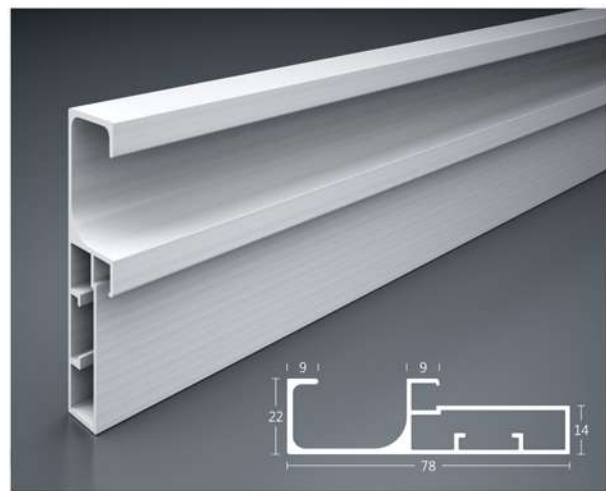

Baskets are 100% Stainless Steel

003 - Shutter Profile

105 - Shutter Profile

101 - Handle Profile (C)

105-A - Handle Profile (C)

101-A - Handle Profile (G)

006 - G Handle Profile

Aluminium Shutter Profiles