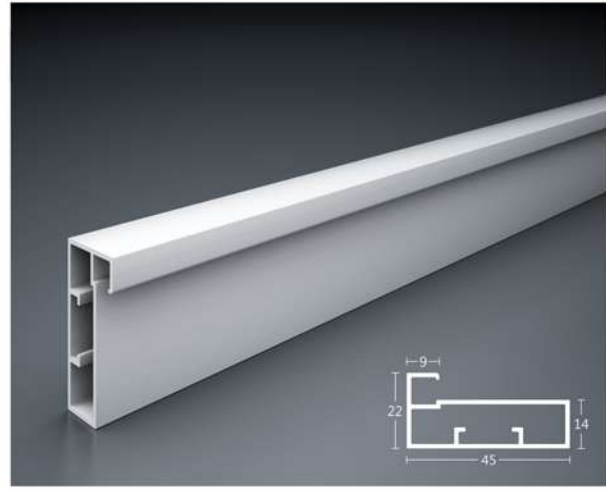

Sheet Shoes Rack

Size in MM

Width	450	Depth	250	Height	72
-------	-----	-------	-----	--------	----

Shoes Rack (Big)

Size in MM

Width	800	Depth	508	Height	105
-------	-----	-------	-----	--------	-----

Exclusive Kitchen & Wardrobe Accessories

Baskets are 100% Stainless Steel

003 - Shutter Profile

105 - Shutter Profile

101 - Handle Profile (C)

105-A - Handle Profile (C)

101-A - Handle Profile (G)

006 - G Handle Profile

Aluminium Shutter Profiles