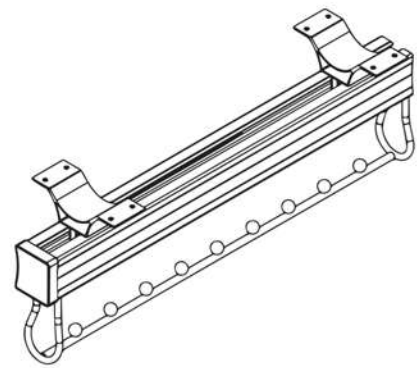

Wardrobe Frame (Adj.)

Size in MM

Width	800 (maximum)

Slider Hanger Holder (Imp.) Soft Close

Size in MM

Size	500

Saree / Trouser Rack (Imp.)

Size in MM

Size	500

An ISO 9001:2008 Certified Company

Baskets are of AISI 304-18/8 Food Grade Stainless Steel

Slider Hanger Holder (Planter)

Size in MM

Width	50	Depth	508	Height	150

Slider Hanger Holder (Wire)

Size in MM

Width	50	Depth	508	Height	150

Saree Slider Regular (Planter)

Size in MM

Width	380	Depth	508	Height	200

Saree Slider Regular (Wire)

Size in MM

Width	380	Depth	508	Height	200

Saree Slider - Prm. (Planter)

Size in MM

Width	380	Depth	508	Height	200

Saree Slider Sleek (Wire)

Size in MM

Width	380	Depth	508	Height	200

Tie Slider (Planter)

Size in MM

Width	150	Depth	508		

Hook Liner (Wire)

Size in MM

	4 Hook, 6 Hook, 8 Hook

Exclusive Kitchen & Wardrobe Accessories

Baskets are 100% Stainless Steel