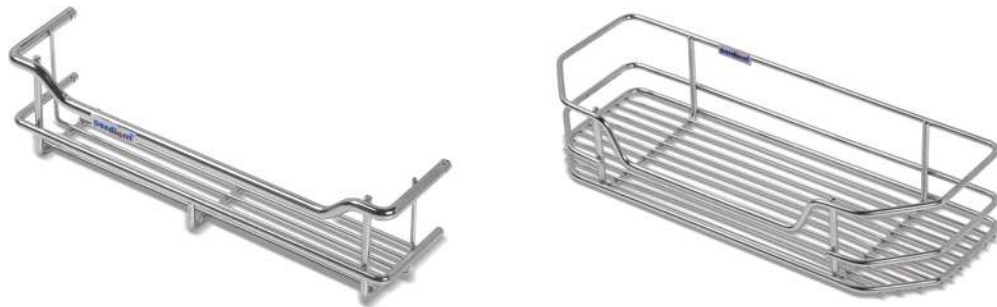

Vertical Pullout Unit

Size in MM (Vertical)

Width	400
Depth	508
Height	1650 to 1950 (adj.)

Baskets are 100% Stainless Steel

Exclusive Kitchen & Wardrobe Accessories

Pantry Unit

Size in MM

Width	870
Depth	508
Height	1650 to 1950 (adj.)