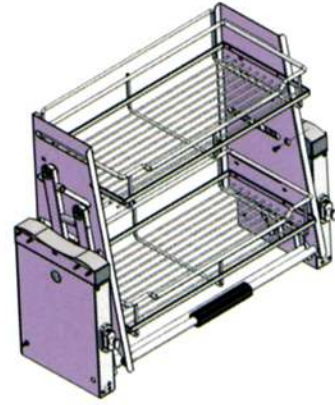

Width	600, 700, 800, 900
Depth	300

Glass & Plate Tray (Wire)

Size in MM

Width	500, 550, 600, 650, 700, 750, 800, 850
Depth	300

Exclusive Kitchen & Wardrobe Accessories

Baskets are 100% Stainless Steel

Lifter Spice Rack (Hydraulic)