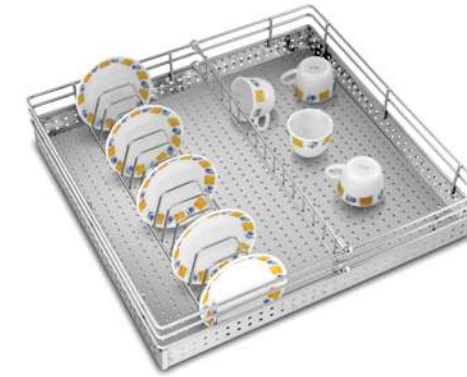

Cutlery Basket

Size in MM

Width	225, 300, 380, 430, 480, 530
Depth	400, 450, 500, 550, 600
Height	100