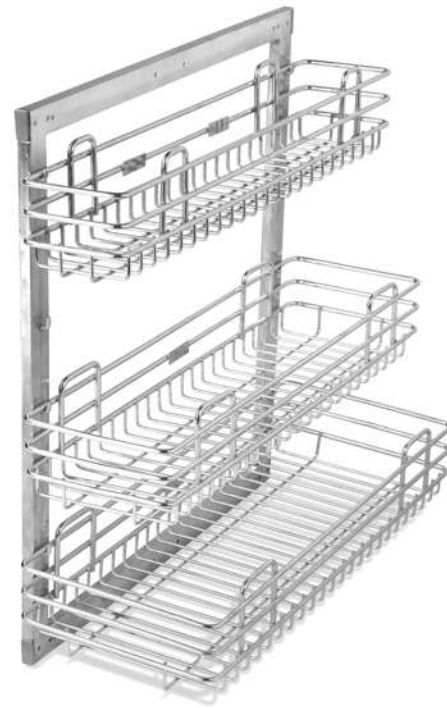

Wire Basket

Size in MM (Basket)		Size in MM (Frame)	
Width	100, 150, 200		
Depth	500	Depth	500
Height	65	Height	500, 550, 600

Baskets are of AISI 304-18/8 Food Grade Stainless Steel